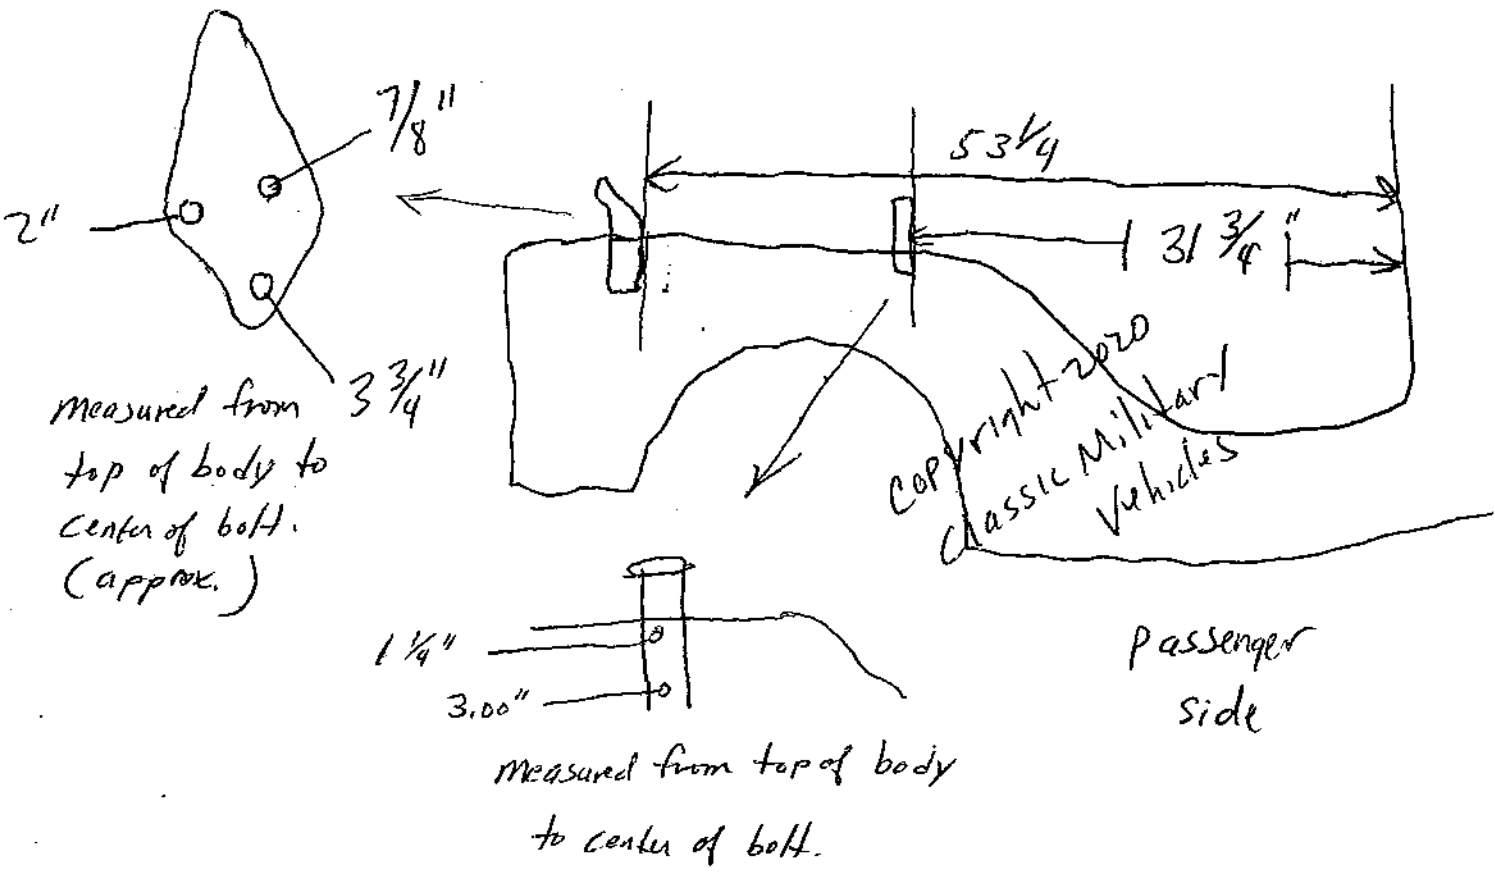

1942 Ford GPW

top bow mounting of brackets

CLASSIC MILITARY VEHICLES

Specializing in Vintage Jeeps and Parts

DAN SHARON
479-323-7039

10790 MEADOWLARK LANE
GRAVETTE, AR 72736
camera_dan@hotmail.com

www.jeep1942.com